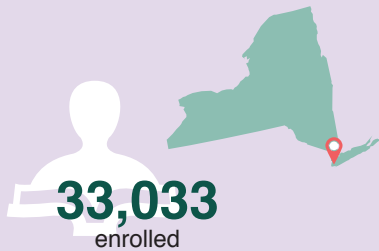

## DISTRICT INFORMATION

### Race/ethnicity

**66%** of students eligible for free and reduced-price meals